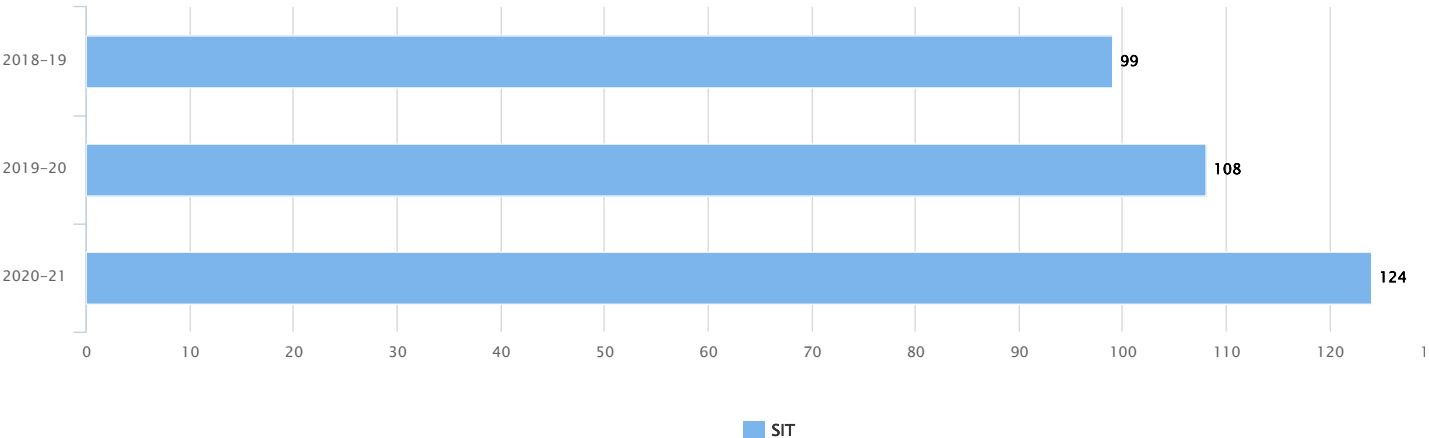

# Analytics

## SIT

7 options selected ▾

2018-19, 2019-20, 202...

Search

ACADEMIC OUTCOME SCORE (OUT OF 175 POINTS)

FINANCIAL OUTCOME SCORE (OUT OF 100 POINTS)

### HEALTH AND WELLNESS SCORE (OUT OF 50 POINTS)