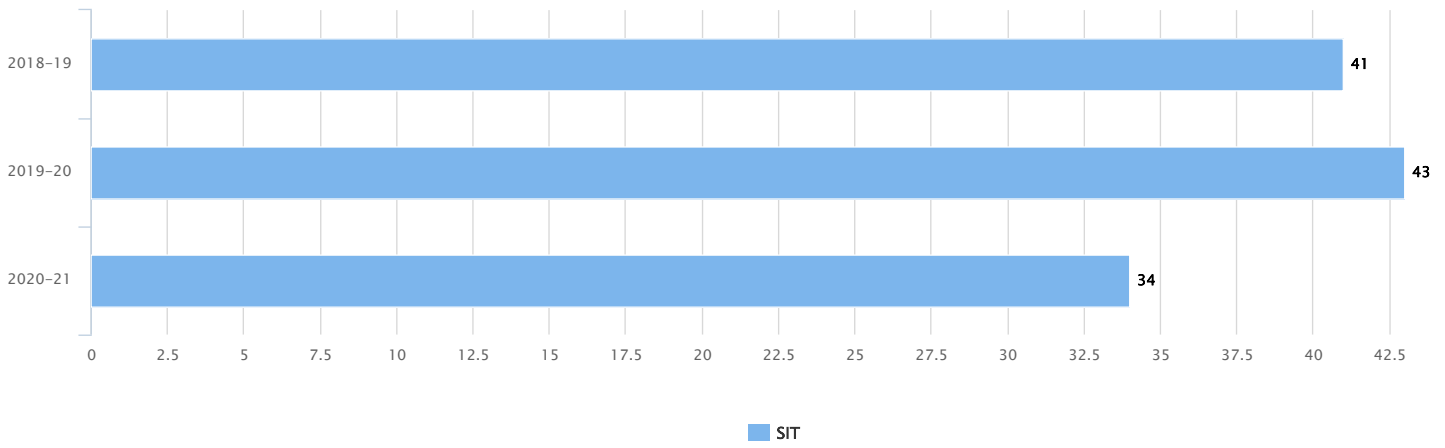

## SIT

7 options selected ▾

2018-19, 2019-20, 202...

Search

ACADEMIC OUTCOME SCORE (OUT OF 175 POINTS)

FINANCIAL OUTCOME SCORE (OUT OF 100 POINTS)

### HEALTH AND WELLNESS SCORE (OUT OF 50 POINTS)