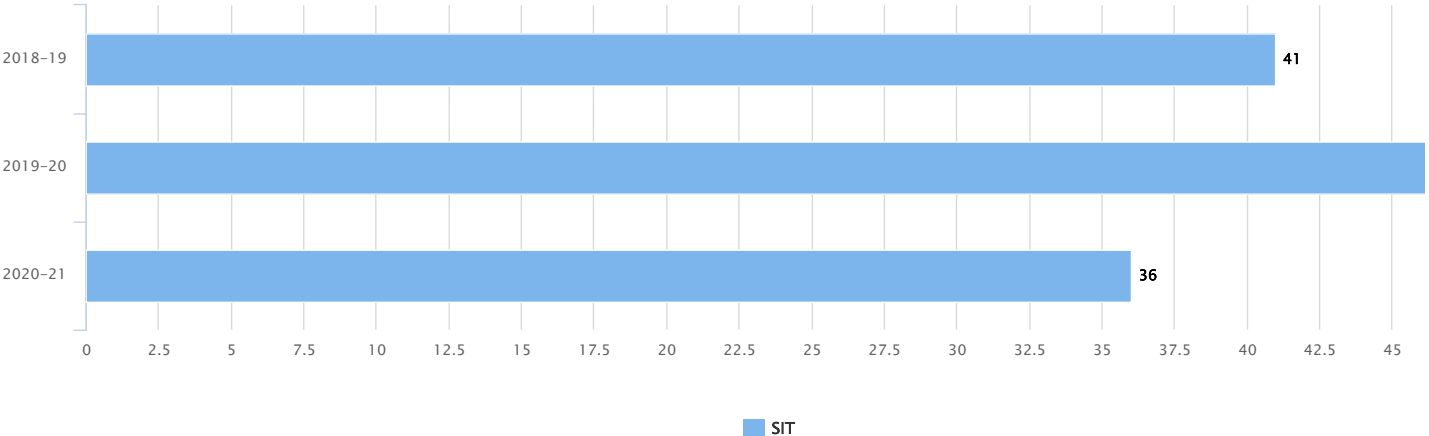

## SIT

7 options selected ▾

2018-19, 2019-20, 202...

Search

ACADEMIC OUTCOME SCORE (OUT OF 175 POINTS)

FINANCIAL OUTCOME SCORE (OUT OF 100 POINTS)

### HEALTH AND WELLNESS SCORE (OUT OF 50 POINTS)