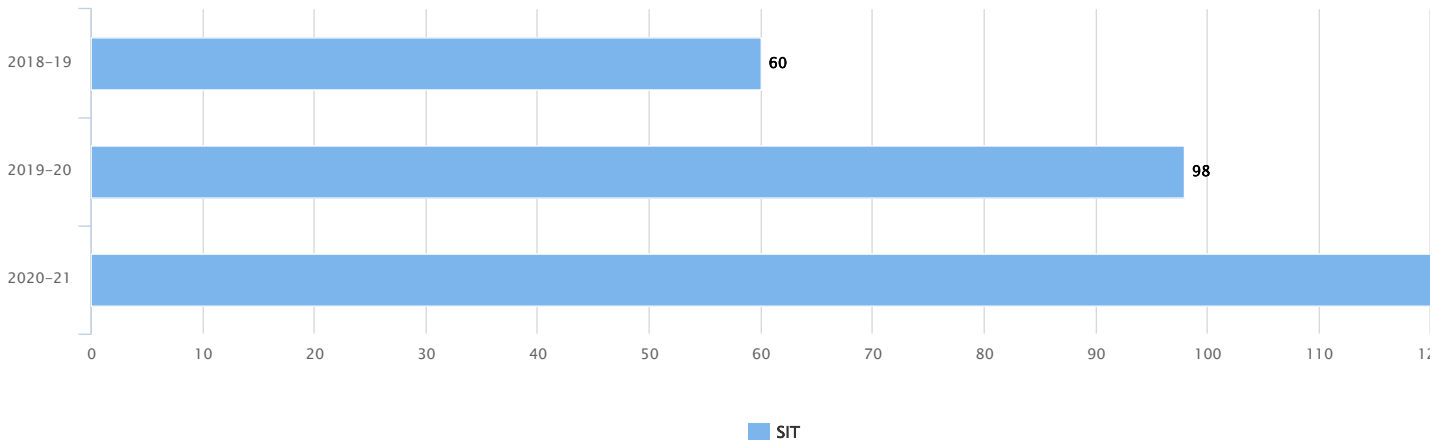

RESEARCH SCORE (OUT OF 225 POINTS)