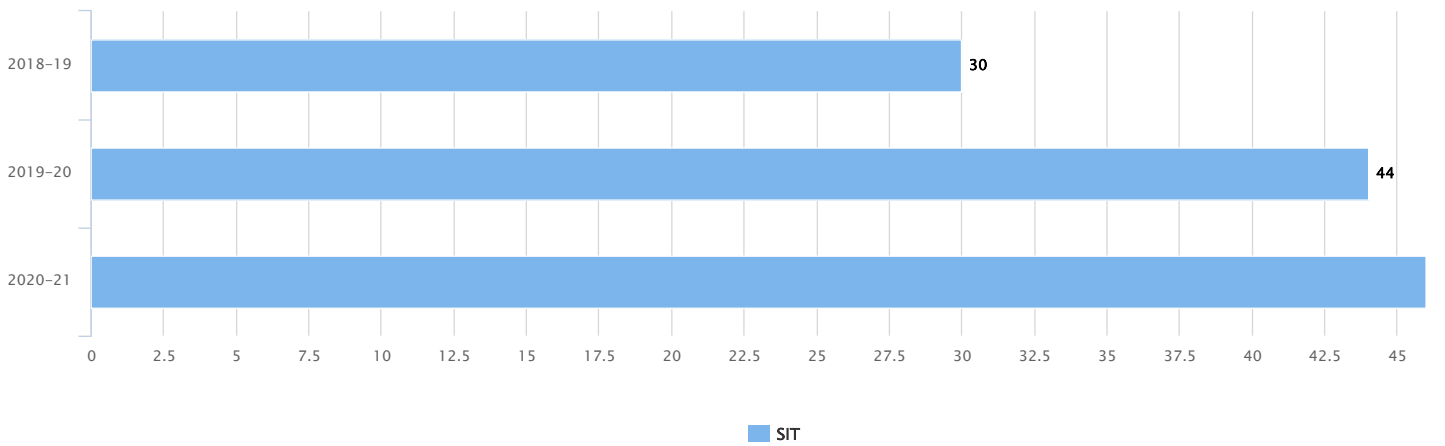

OUTREACH AND INCLUSIVITY OUTCOME SCORE (OUT OF 50 POINTS)