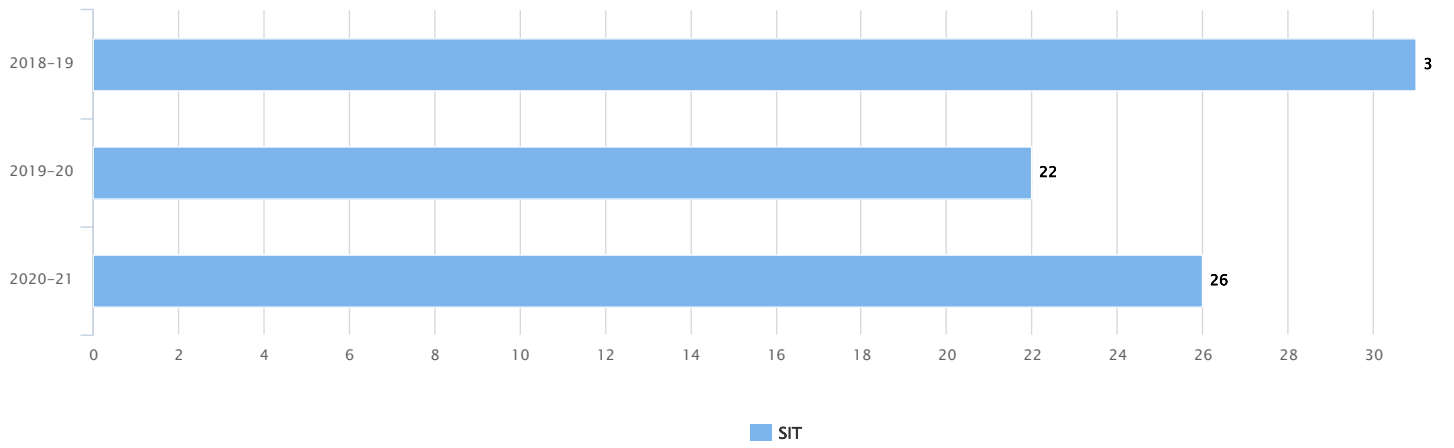

INTERNATIONAL STUDENTS & FACULTY SCORE (OUT OF 100 POINTS)